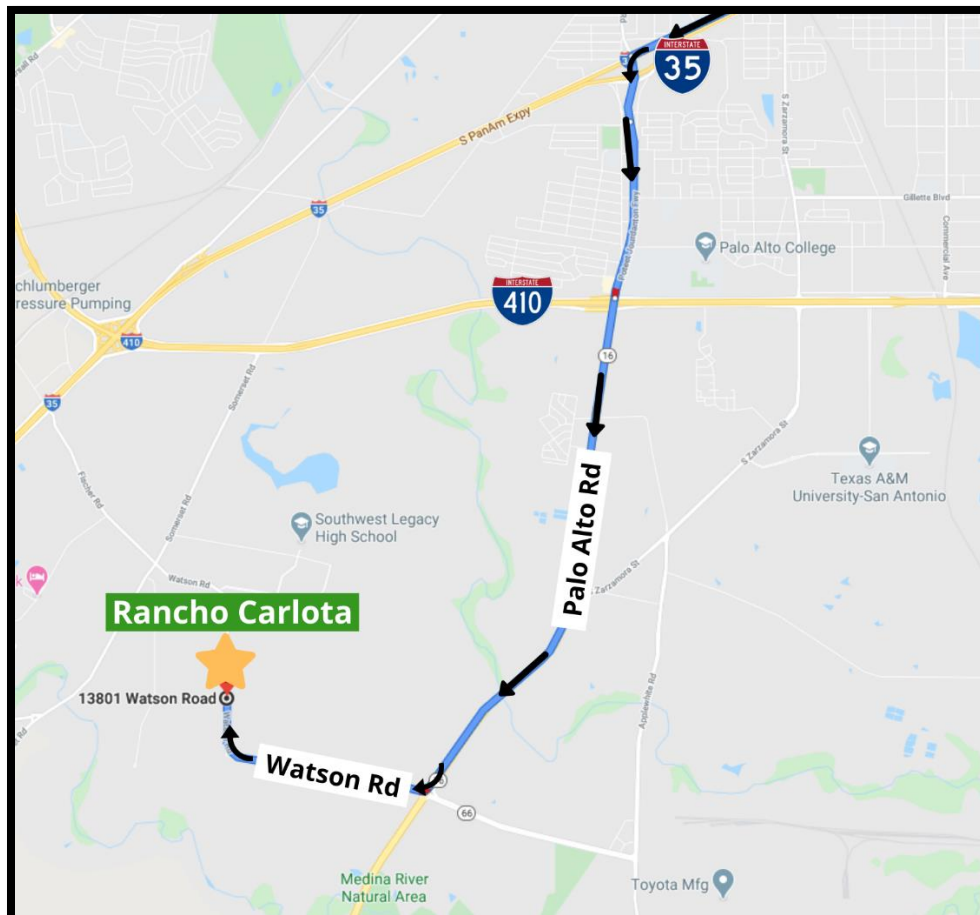

Driving Directions to Rancho Carlota

For GPS Use: 13801 Watson Rd, 78073 (note: GPS won't always show road closures – see below)

NOTE: The suggested route below will get you to site when Watson and Fischer Rds. have road construction.

Limited parking available on site – carpool when possible

For weather and work status updates: call 210-223-5203 x184 or visit HabitatSA.org

From Downtown San Antonio

- Take 35 South (toward Laredo)
- Take exit 149 toward Texas 422 Spur/TX-16/Poteet/Palo Alto Road
- Follow Interstate 35 Access Rd and Poteet Jourdanton Fwy to Palo Alto Rd
- Turn Left onto Interstate 35 Access Road/ Poteet Jourdanton Fwy
- Continue on Palo Alto Rd
- Turn right onto Watson Rd
- Drive ~1.69 Miles down Watson Road, go past LGI development and after the bend start looking for Rancho Carlota on left (turn at the 2nd entrance on left with Habitat flags & parking flags)