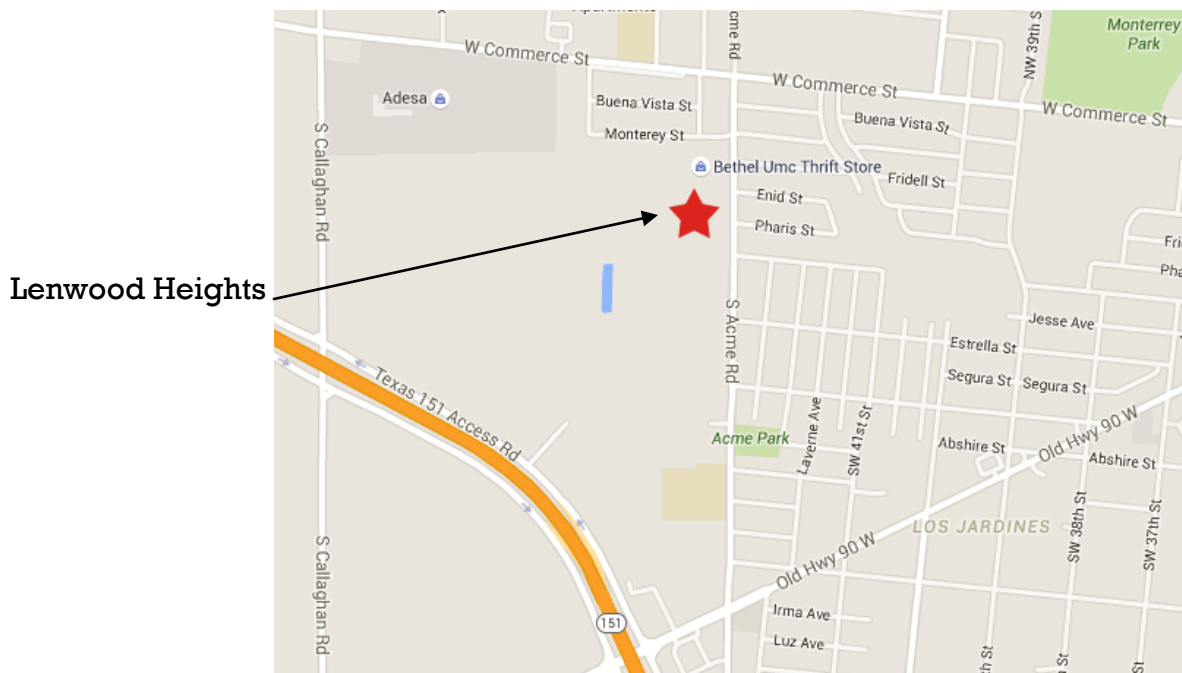

## Schools:

Lenwood Heights is located in the Edgewood Independent School District. If you lived in Lenwood Heights, your children would attend:

## Directions to Lenwood Heights

**For GPS use: 5203 Enid Street, San Antonio, TX 78237**

Bethel UMC is a landmark adjacent to the new subdivision.

When facing the church from the street, the Habitat homes are on your left.

### From Downtown San Antonio:

- Take 35 South (toward Laredo)
- Use the right 2 lanes to take exit 153 to merge onto 90 West (toward Del Rio)
- Keep right at the fork to take 151 West (toward Sea World)
- Exit Enrique Barrera Parkway (formally old Hwy 90)
- Turn right onto Enrique Barrera Blvd
- Turn left onto S. Acme Road
- Turn left onto Enid St
- Follow the arrows below for current building area

### From Northwest San Antonio

- Take 410 West
- Take Exit 9B towards State Hwy 151/Military Drive
- Turn left at traffic light onto W. Military Drive and drive under overpass
- Turn left onto W. Commerce Rd.
- Turn right onto S. Acme Rd.
- Turn right onto Enid St
- Follow arrows below for current building area